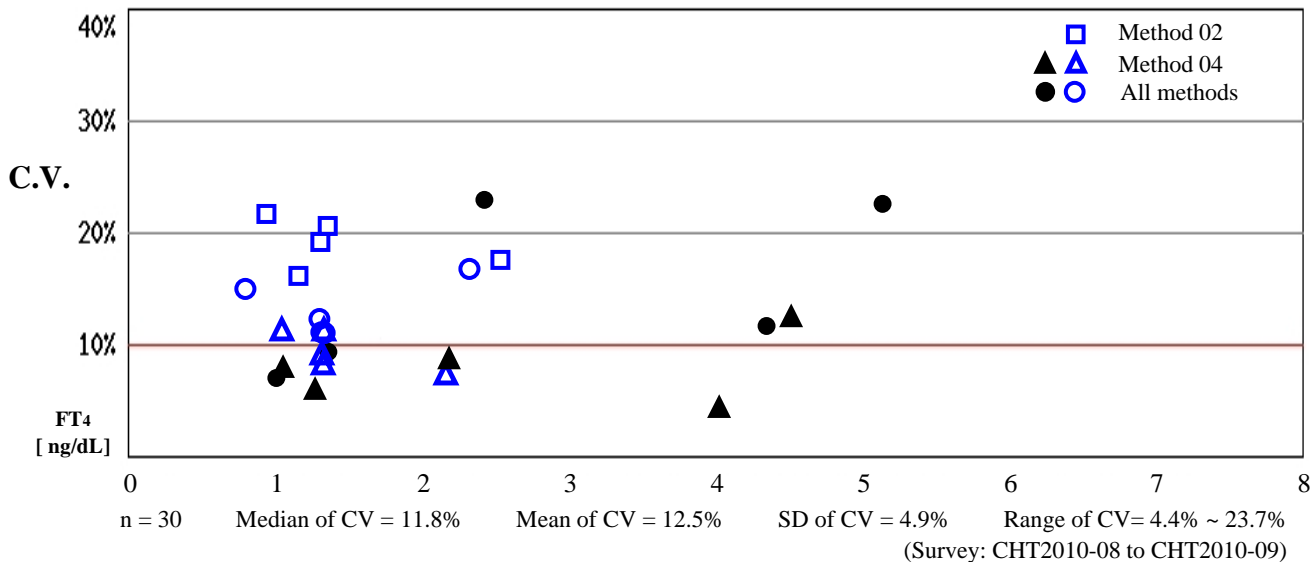

歷次 FT₄ 品管檢體測定結果之實驗室間 C.V. 分佈圖

1. CHT2010-09 survey show in blue.(□ ▲ ○)
2. Outlier not included in CV calculation.

歷次 FT₄ 品管檢體檢驗值與實驗室間 C.V. 分佈圖

1. CHT2010-09 survey show in blue.(□ ▲ ○)
2. Outlier not included in CV calculation.