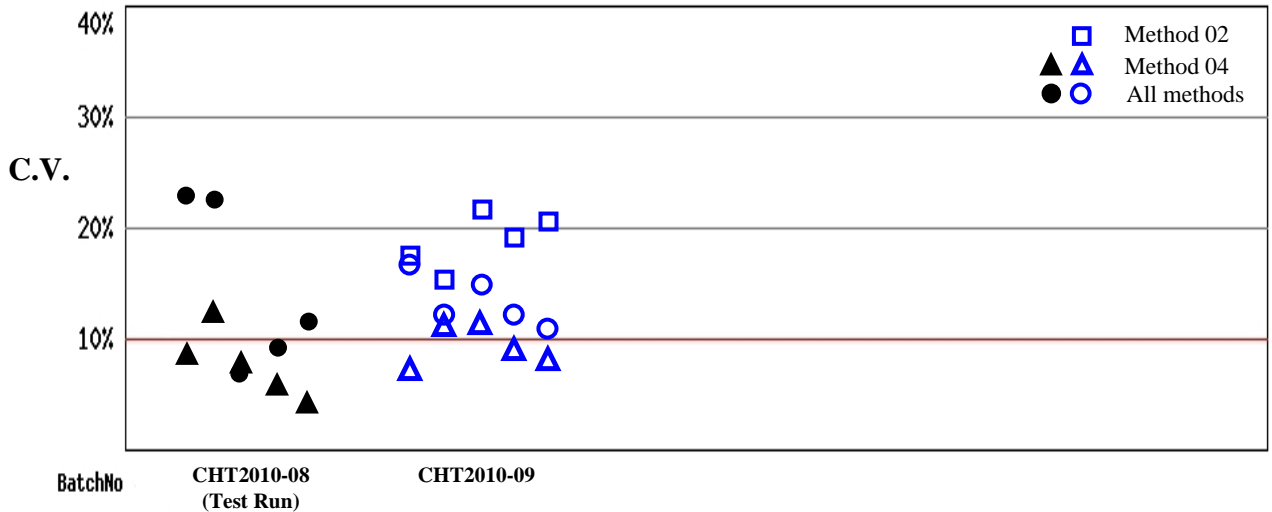

歷次 FT₄ 品管檢體測定結果之實驗室間 C.V. 分佈圖

1. CHT2010-09 survey show in blue.(□ ▲ ○)
2. Outlier not included in CV calculation.

歷次 FT₄ 品管檢體檢驗值與實驗室間 C.V. 分佈圖

1. CHT2010-09 survey show in blue.(□ ▲ ○)
2. Outlier not included in CV calculation.